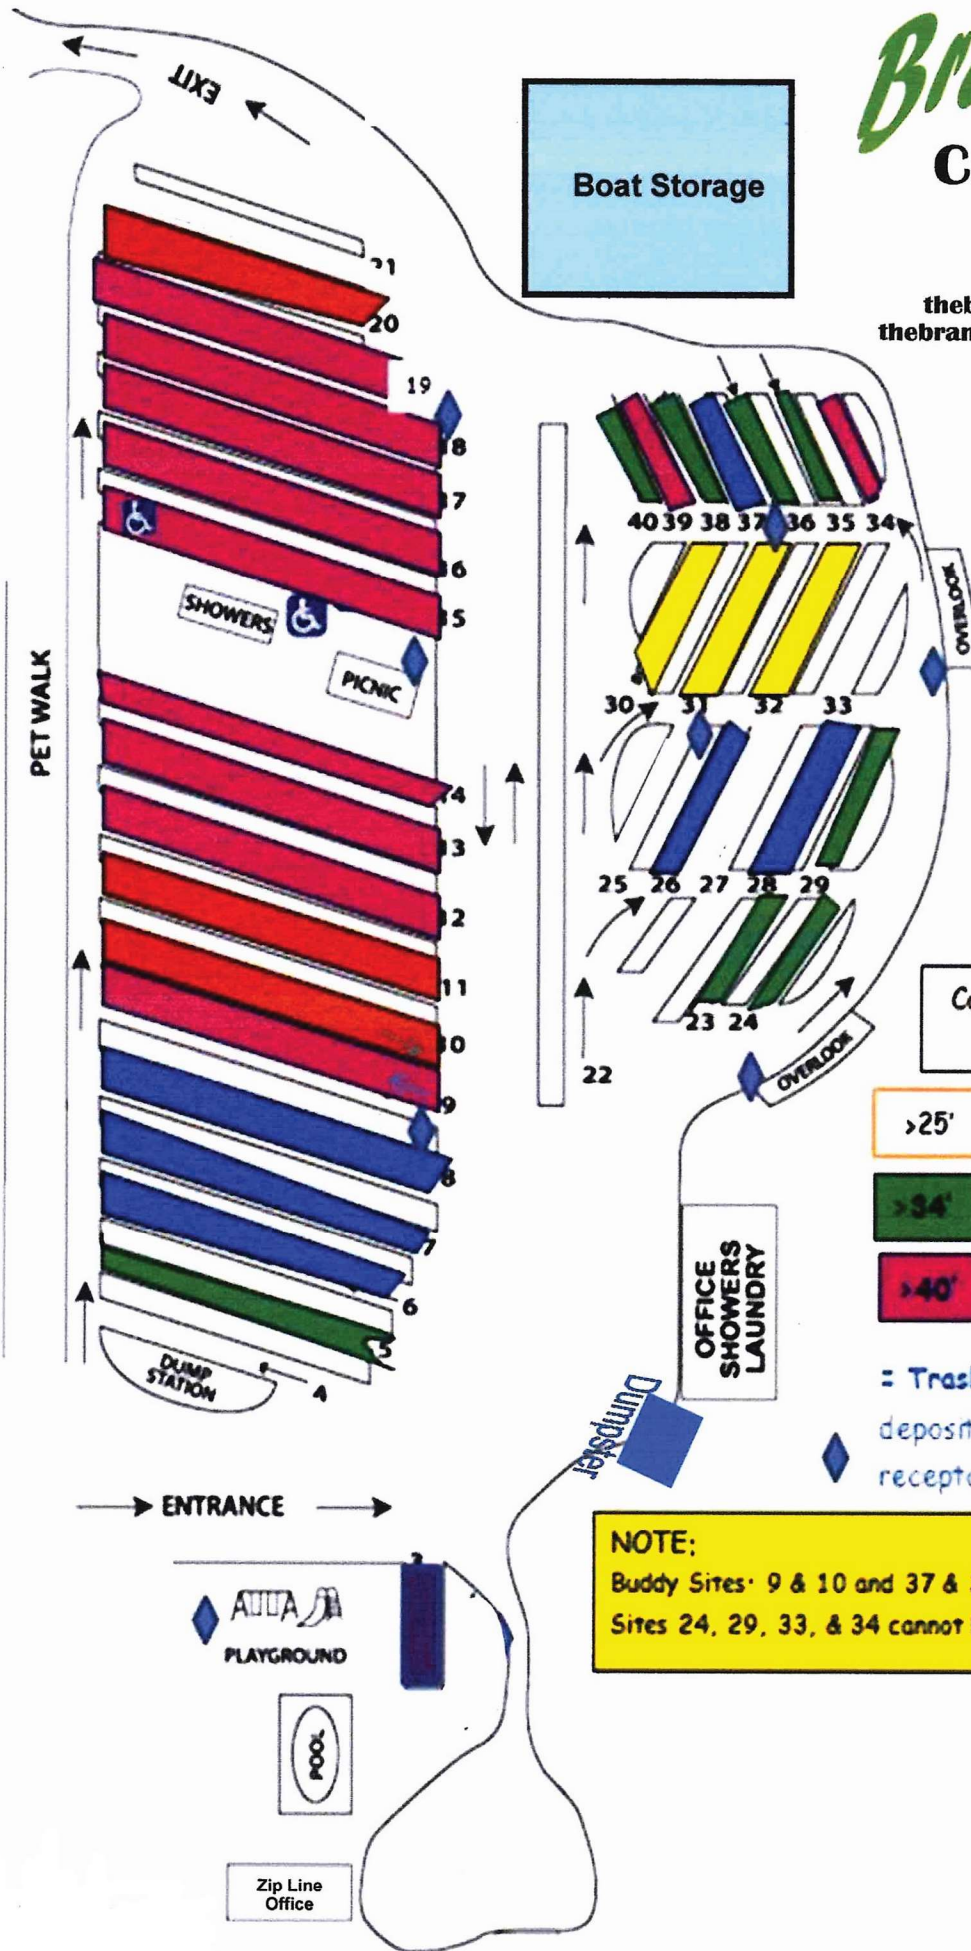

BRANSON VIEW Campground

2362 HWY 265
Branson., MO 65616
417-338-1038

thebransonviewcampground.com
thebransonviewcampground@gmail.com

Hwy. 265 NORTH

Color signifies what size rig will fit in sites.

>25'	>32'
>34'	>36'
>40'	>45'

= Trash Cans ~ Please deposit your bagged trash in receptacles.

NOTE:
Buddy Sites: 9 & 10 and 37 & 36 are buddy sites.
Sites 24, 29, 33, & 34 cannot be rented by the month.